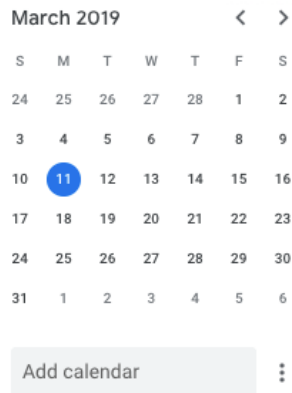

Add to Google Calendar

- 1) Log in to your google account on a computer.
- 2) Go to your calendar

- 3) Click on the 3 Dots next to add calendar

- 4) Click From URL

- 5) Enter URL
- 6) Click Add calendar

← Settings

- 7) Click the <- Arrow to go back to your calendars
- 8) Under Other Calendars you will see Rubber City HOG's Calendar.