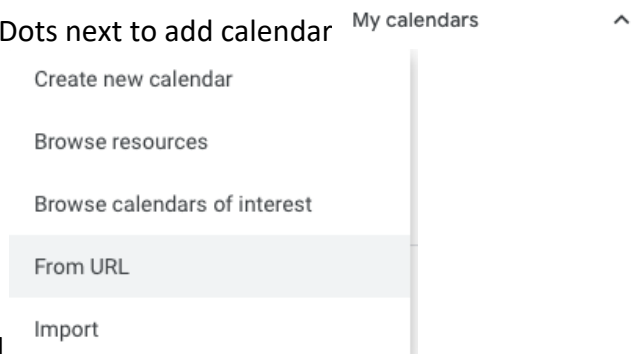

Add to Google Calendar

- 1) Log in to your google account on a computer.
- 2) Go to your calendar

- 3) Click on the 3 Dots next to add calendar

- 4) Click From URL

- 5) Enter URL
- 6) Click Add calendar

← Settings