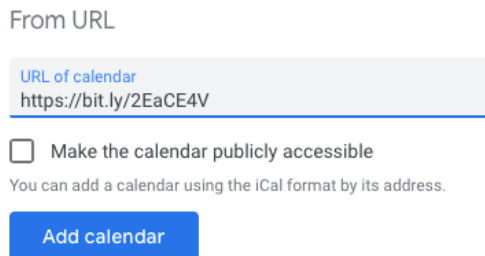

Add to Google Calendar

- 1) Log in to your google account on a computer.
- 2) Go to your calendar

- 3) Click on the 3 Dots next to add calendar

- 4) Click From URL

- 5) Enter URL
- 6) Click Add calendar

← Settings